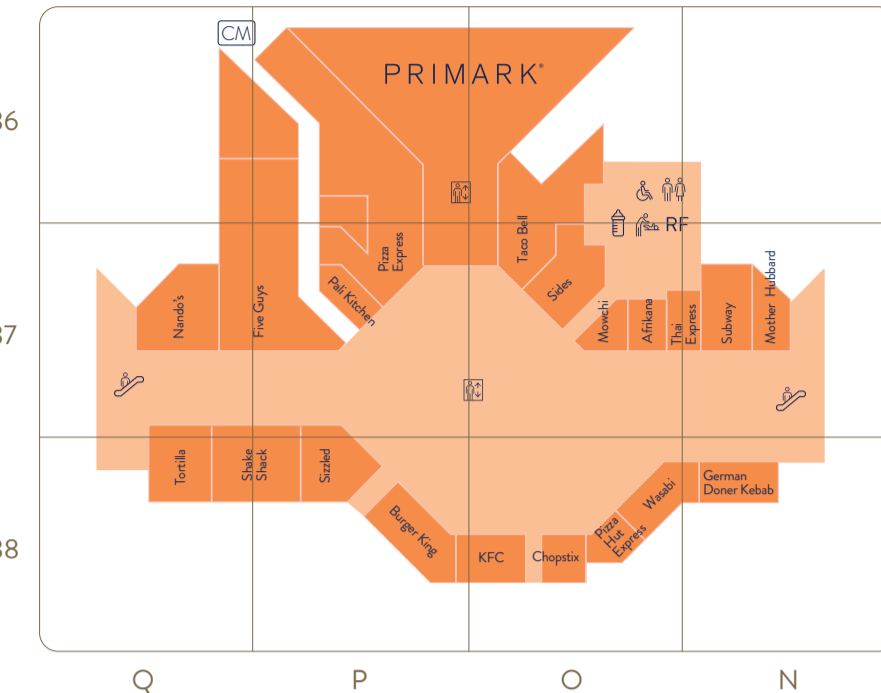

SHOES	GRID LEVEL
Aldo	E22 2 Q33 2BW
Carvela	C11 1
Clarks	I21 2
Crep	E23 2 Q33 2BW
Deichmann	J12 1
Dune	D12 1
Footasylum	F21 2
Foot Locker	D22 2
Kurt Geiger	G22 2 Q35 2BW
Office	E12 1
Moda in Pelle	D12 1
NIKE	D21 2
Schuh and Schuh Kids	D11 1
Skechers	E21 2
Soletrader	L12 1
Timberland	D21 2

SPECIALIST	GRID LEVEL
Babyeze	O33 2BW
CEX	L13 1
Confetti & Lace	N34 2BW
Coral	B13 1
Covered	F12 1
ebek	K12 1
Ezavision	B11 1
Flying Tiger	D11 1
H&M Home	B22 2
HMV	E12 1
Hotel Chocolate	P34 2BW
iSmash	G11 1
KidEco	O34 2BW
Lakeland	B11 1
Mobile Bitz	J11 1
Mr Simms	O34 2BW
Poundland	K12 1
ProCook	F11 1
Robert Dyas	L20 2
Sofa Club	J11 1
Sweets from Heaven	B12 1
Timpson	L12 1
Trespass	K11 1
Yankee Candle	J11 1

SPORTS AND OUTDOORS	GRID LEVEL
Foot Locker	D22 2
Footasylum	F21 2
JD Sports	I11 1 E22 2
Trespass	K11 1
West Ham Utd Sportswear	L11 1

TRAVEL	GRID LEVEL
TUI	C12 1
Virgin Holidays	L21 2

WOMEN'S FASHION	GRID LEVEL
AllSaints	I22 2
Ann Summers	I22 2
Apricot	B11 1
Boux Avenue	H11 1
Calvin Klein	F21 2
Flannels	P33 2BW
GANT	H11 1
GAP	J11 1
H&L	H11 1
H&M	C22 2
Lacoste	F22 2 Q34 2BW
Levi's	I22 2
Mango	D21 2
New Look	L23 2
NEXT	J11 1 J21 2
Pull & Bear	J22 2
PINK	E21 2
Primark	G10 1 G21 2 P37 3
QUIZ	B22 2
River Island	C12 1 D22 2
Stradivarius	I21 2
Superdry	K22 2
TFG London	C12 1
Vanilla	J21 2
Victoria's Secret	E21 2
Yours Clothing	I11 1
Zara	H11 1 H21 2

Scan the QR code to get all the latest centre news and events.

LEVEL 3 - THE EATERY

LEVEL 2 - BROMPTON WALK

THE BOARDWALK

THE QUAY

LEVEL 2

LEVEL 1