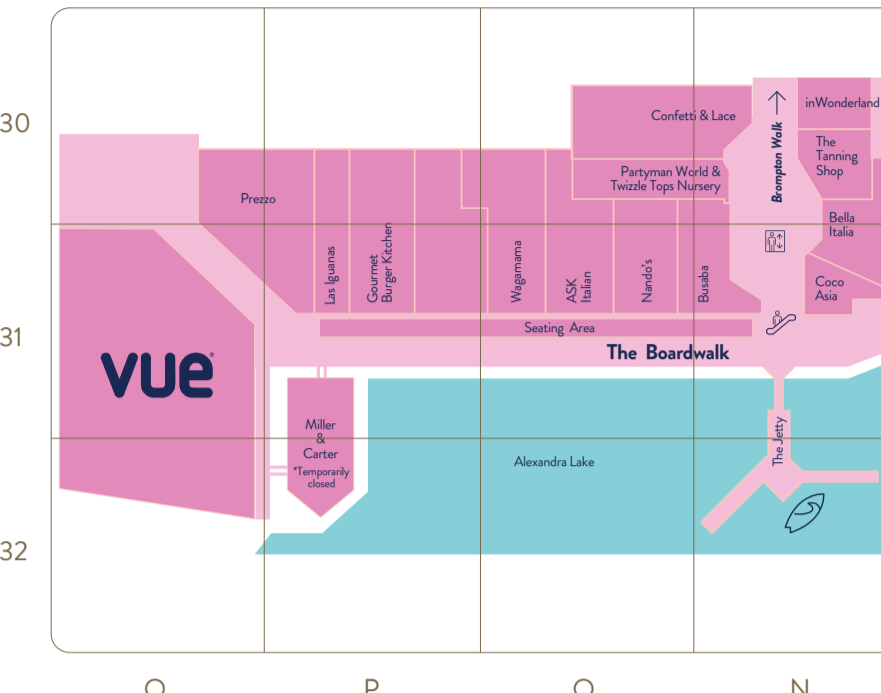

HEALTH AND BEAUTY	GRID LEVEL
Adorn Beauty	J11 1
Ali Barbers	B11 1
Beauty Base	D12 1
Bodycare	K12 1
Boots	K11 1 K20 2
Eden Health & Beauty	B13 1
H-Beauty	C11 1
Herbal Inn	O33 2BW
Holland & Barrett	H12 1
inWonderland	N33 2BW
Jo Malone	F22 2 Q34 2BW
Just Cuts	P34 2BW
KIKO Milano	H12 1
Lakeside Dental & Medical Clinic	N34 2BW
*Coming soon	
Lush	F12 1
Regis	O33 2BW
RiRi Hair	G11 1
Rituals	F21 1
Rush	G11 1
Supercuts	O33 2BW
Superdrug	F11 1
Thérapie	C12 1
The Body Shop	H22 2
The Fragrance Shop	G12 1 J21 2
The Perfume Shop	G11 1 G23 2
The Tanning Shop	N33 2BW

SHOES	GRID LEVEL
Aldo	E22 2 Q33 2BW
Carvela	C11 1
Clarks	I21 2
Crep	E23 2 Q33 2BW
Deichmann	J12 1
Dune	D12 1
Footasylum	F21 2
Foot Locker	D22 2
Kurt Geiger	G22 2 Q35 2BW
Office	E12 1
Moda in Pelle	D12 1
NIKE	D21 2
Schuh and Schuh Kids	D11 1
Skechers	E21 2
Soletrader	L12 1
Timberland	D21 2

SPORTS AND OUTDOORS	GRID LEVEL
Foot Locker	D22 2
Footasylum	F21 2
JD Sports	I11 1 E22 2
Trespass	K11 1
West Ham Utd Sportswear	L11 1

TRAVEL	GRID LEVEL
TUI	C12 1
Virgin Holidays	L21 2

WOMEN'S FASHION	GRID LEVEL
AllSaints	I22 2
Ann Summers	I22 2
Apricot	B11 1
Boux Avenue	H11 1
Calvin Klein	F21 2
Flannels	P33 2BW
GANT	H11 1
GAP	J11 1
H&L	H11 1
H&M	C22 2
Lacoste	F22 2 Q34 2BW
Levi's	I22 2
Mango	D21 2
New Look	L23 2
NEXT	J11 1 J21 2
Pull & Bear	J22 2
PINK	E21 2
Primark	G10 1 G21 2 P37 3
QUIZ	B22 2
River Island	C12 1 D22 2
Stradivarius	I21 2
Superdry	K22 2
TFG London	C12 1
Vanilla	J21 2
Victoria's Secret	E21 2
Yours Clothing	I11 1
Zara	H11 1 H21 2

Scan the QR code to get all the latest centre news and events.

LEVEL 3 - THE EATERY

LEVEL 2 - BROMPTON WALK

THE BOARDWALK

THE QUAY

LEVEL 2

LEVEL 1