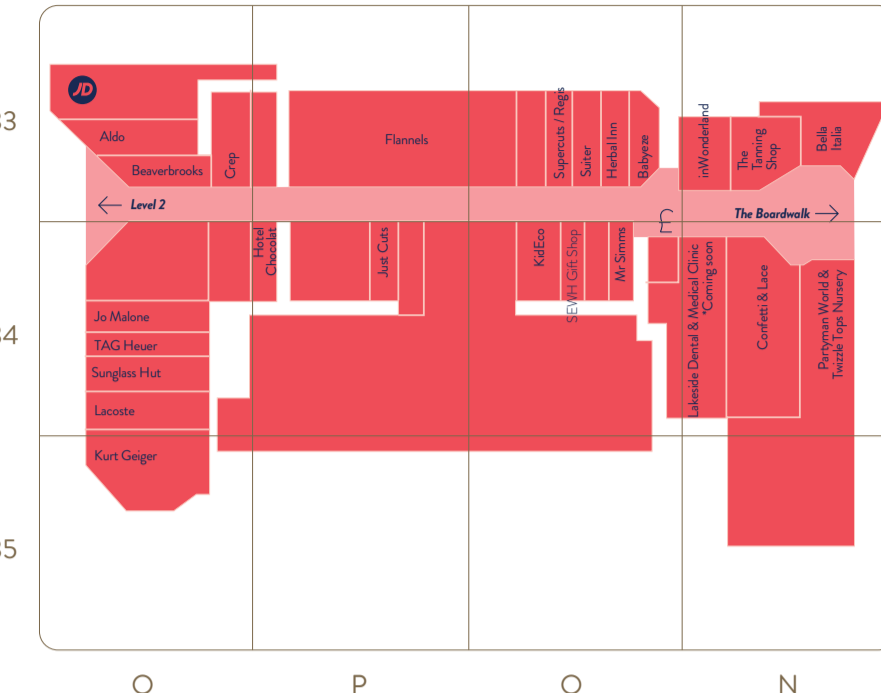

SHOES	GRID LEVEL
Aldo	E22 2 Q33 2BW
Carvela	C11 1
Clarks	I21 2
Crep	E23 2 Q33 2BW
Deichmann	J12 1
Dune	D12 1
Footasylum	F21 2
Foot Locker	D22 2
Kurt Geiger	G22 2 Q35 2BW
Office	E12 1
Moda in Pelle	D12 1
NIKE	D21 2
Schuh and Schuh Kids	D11 1
Skechers	E21 2
Soletrader	L12 1
Timberland	D21 2

SPECIALIST	GRID LEVEL
Babyeze	O33 2BW
CEX	L13 1
Confetti & Lace	N34 2BW
Coral	B13 1
Covered	F12 1
ebek	K12 1
Ezavision	B11 1
Flying Tiger	D11 1
H&M Home	B22 2
HMV	E12 1
Hotel Chocolate	P34 2BW
iSmash	G11 1
KidEco	O34 2BW
Lakeland	B11 1
Mobile Bitz	J11 1
Mr Simms	O34 2BW
Poundland	K12 1
ProCook	F11 1
Robert Dyas	L20 2
Sofa Club	J11 1
Sweets from Heaven	B12 1
Timpson	L12 1
Trespass	K11 1
Yankee Candle	J11 1

SPORTS AND OUTDOORS	GRID LEVEL
Foot Locker	D22 2
Footasylum	F21 2
JD Sports	I11 1 E22 2
Trespass	K11 1
West Ham Utd Sportswear	L11 1

TRAVEL	GRID LEVEL
TUI	C12 1
Virgin Holidays	L21 2

WOMEN'S FASHION	GRID LEVEL
AllSaints	I22 2
Ann Summers	I22 2
Apricot	B11 1
Boux Avenue	H11 1
Calvin Klein	F21 2
Flannels	P33 2BW
GANT	H11 1
GAP	J11 1
H&L	H11 1
H&M	C22 2
Lacoste	F22 2 Q34 2BW
Levi's	I22 2
Mango	D21 2
New Look	L23 2
NEXT	J11 1 J21 2
Pull & Bear	J22 2
PINK	E21 2
Primark	G10 1 G21 2 P37 3
QUIZ	B22 2
River Island	C12 1 D22 2
Stradivarius	I21 2
Superdry	K22 2
TFG London	C12 1
Vanilla	J21 2
Victoria's Secret	E21 2
Yours Clothing	I11 1
Zara	H11 1 H21 2

Scan the QR code to get all the latest centre news and events.

LEVEL 3 - THE EATERY

LEVEL 2 - BROMPTON WALK

THE BOARDWALK

THE QUAY

LEVEL 2

LEVEL 1