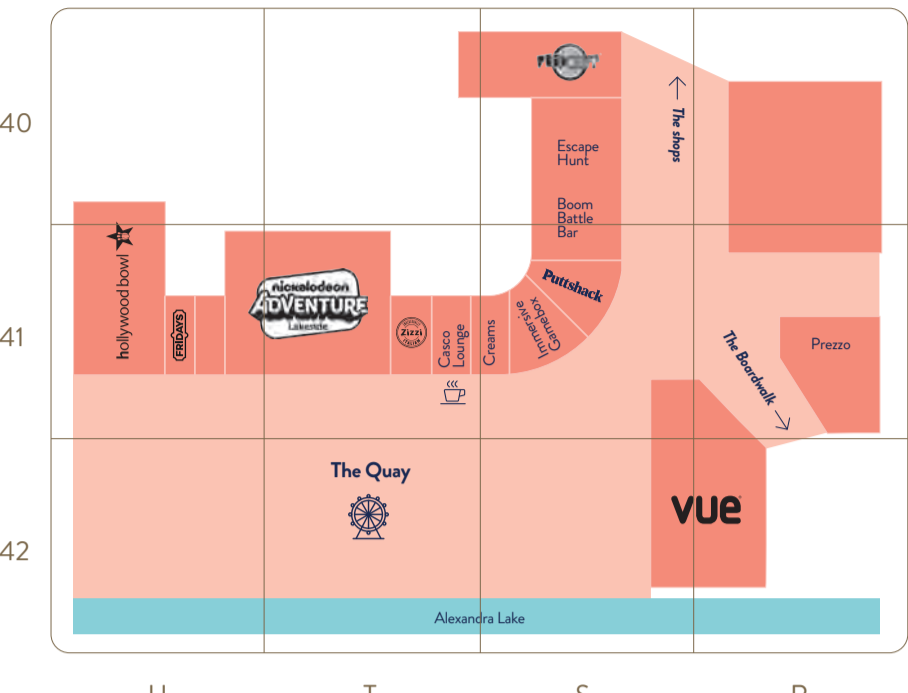

HEALTH AND BEAUTY	GRID LEVEL
Adorn Beauty	J11 1
Ali Barbers	B11 1
Beauty Base	D12 1
Bodycare	K12 1
Boots	K11 1 K20 2
Eden Health & Beauty	B13 1
H-Beauty	C11 1
Herbal Inn	O33 2BW
Holland & Barrett	H12 1
inWonderland	N33 2BW
Jo Malone	F22 2 Q34 2BW
Just Cuts	P34 2BW
KIKO Milano	H12 1
Lakeside Dental & Medical Clinic	N34 2BW
*Coming soon	
Lush	F12 1
Regis	O33 2BW
RiRi Hair	G11 1
Rituals	F21 1
Rush	G11 1
Supercuts	O33 2BW
Superdrug	F11 1
Thérapie	C12 1
The Body Shop	H22 2
The Fragrance Shop	G12 1 J21 2
The Perfume Shop	G11 1 G23 2
The Tanning Shop	N33 2BW

SHOES	GRID LEVEL
Aldo	E22 2 Q33 2BW
Carvela	C11 1
Clarks	I21 2
Crep	E23 2 Q33 2BW
Deichmann	J12 1
Dune	D12 1
Footasylum	F21 2
Foot Locker	D22 2
Kurt Geiger	G22 2 Q35 2BW
Office	E12 1
Moda in Pelle	D12 1
NIKE	D21 2
Schuh and Schuh Kids	D11 1
Skechers	E21 2
Soletrader	L12 1
Timberland	D21 2

SPORTS AND OUTDOORS	GRID LEVEL
Foot Locker	D22 2
Footasylum	F21 2
JD Sports	I11 1 E22 2
Trespass	K11 1
West Ham Utd Sportswear	L11 1

TRAVEL	GRID LEVEL
TUI	C12 1
Virgin Holidays	L21 2

WOMEN'S FASHION	GRID LEVEL
AllSaints	I22 2
Ann Summers	I22 2
Apricot	B11 1
Boux Avenue	H11 1
Calvin Klein	F21 2
Flannels	P33 2BW
GANT	H11 1
GAP	J11 1
H&L	H11 1
H&M	C22 2
Lacoste	F22 2 Q34 2BW
Levi's	I22 2
Mango	D21 2
New Look	L23 2
NEXT	J11 1 J21 2
Pull & Bear	J22 2
PINK	E21 2
Primark	G10 1 G21 2 P37 3
QUIZ	B22 2
River Island	C12 1 D22 2
Stradivarius	I21 2
Superdry	K22 2
TFG London	C12 1
Vanilla	J21 2
Victoria's Secret	E21 2
Yours Clothing	I11 1
Zara	H11 1 H21 2

Scan the QR code to get all the latest centre news and events.

LEVEL 3 - THE EATERY

LEVEL 2 - BROMPTON WALK

THE BOARDWALK

THE QUAY

LEVEL 2

LEVEL 1