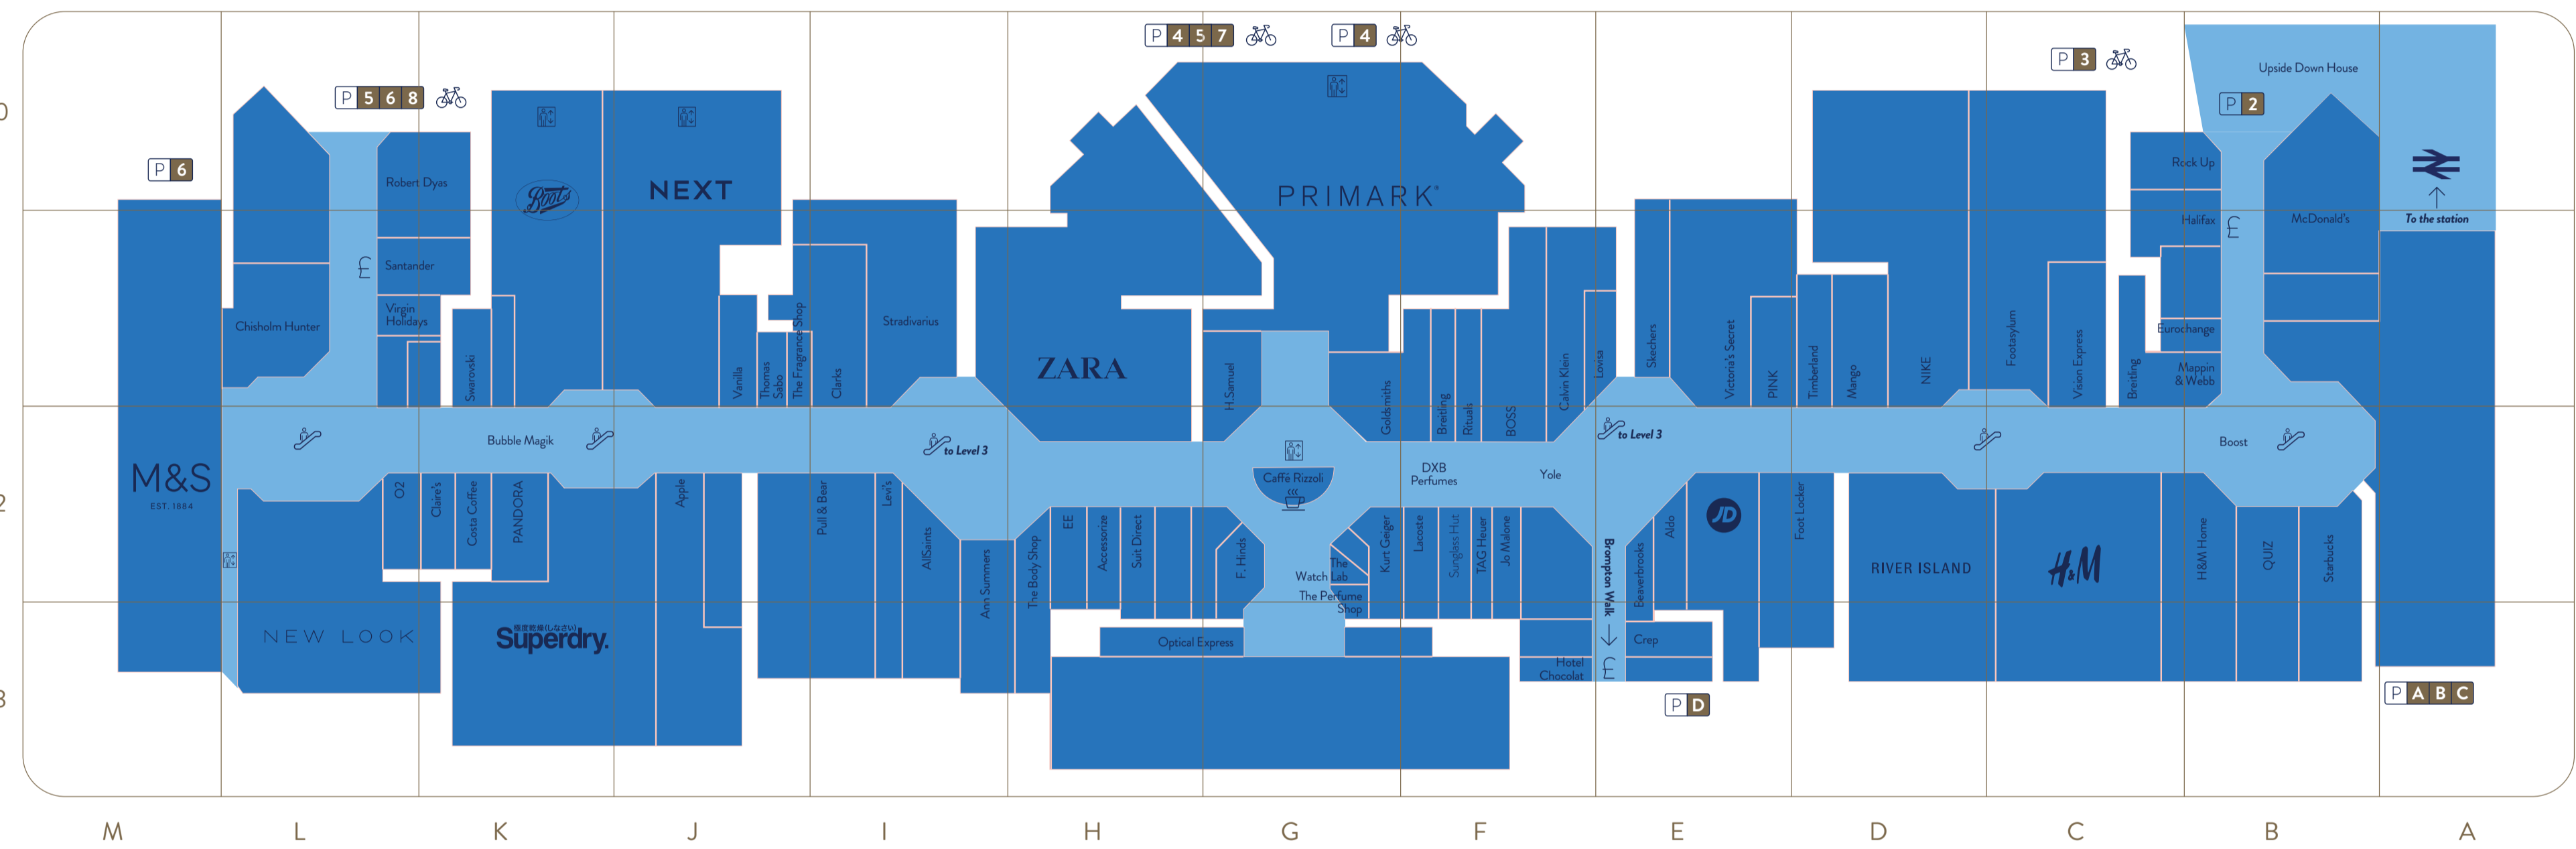

HEALTH AND BEAUTY	GRID LEVEL
Adorn Beauty	J11 1
Ali Barbers	B11 1
Beauty Base	D12 1
Bodycare	K12 1
Boots	K11 1 K20 2
Eden Health & Beauty	B13 1
H-Beauty	C11 1
Herbal Inn	O33 2BW
Holland & Barrett	H12 1
inWonderland	N33 2BW
Jo Malone	F22 2 Q34 2BW
Just Cuts	P34 2BW
KIKO Milano	H12 1
Lakeside Dental & Medical Clinic	N34 2BW
*Coming soon	
Lush	F12 1
Regis	O33 2BW
RiRi Hair	G11 1
Rituals	F21 1
Rush	G11 1
Supercuts	O33 2BW
Superdrug	F11 1
Thérapie	C12 1
The Body Shop	H22 2
The Fragrance Shop	G12 1 J21 2
The Perfume Shop	G11 1 G23 2
The Tanning Shop	N33 2BW

SHOES	GRID LEVEL
Aldo	E22 2 Q33 2BW
Carvela	C11 1
Clarks	I21 2
Crep	E23 2 Q33 2BW
Deichmann	J12 1
Dune	D12 1
Footasylum	F21 2
Foot Locker	D22 2
Kurt Geiger	G22 2 Q35 2BW
Office	E12 1
Moda in Pelle	D12 1
NIKE	D21 2
Schuh and Schuh Kids	D11 1
Skechers	E21 2
Soletrader	L12 1
Timberland	D21 2

SPORTS AND OUTDOORS	GRID LEVEL
Foot Locker	D22 2
Footasylum	F21 2
JD Sports	I11 1 E22 2
Trespass	K11 1
West Ham Utd Sportswear	L11 1

TRAVEL	GRID LEVEL
TUI	C12 1
Virgin Holidays	L21 2

WOMEN'S FASHION	GRID LEVEL
AllSaints	I22 2
Ann Summers	I22 2
Apricot	B11 1
Boux Avenue	H11 1
Calvin Klein	F21 2
Flannels	P33 2BW
GANT	H11 1
GAP	J11 1
H&L	H11 1
H&M	C22 2
Lacoste	F22 2 Q34 2BW
Levi's	I22 2
Mango	D21 2
New Look	L23 2
NEXT	J11 1 J21 2
Pull & Bear	J22 2
PINK	E21 2
Primark	G10 1 G21 2 P37 3
QUIZ	B22 2
River Island	C12 1 D22 2
Stradivarius	I21 2
Superdry	K22 2
TFG London	C12 1
Vanilla	J21 2
Victoria's Secret	E21 2
Yours Clothing	I11 1
Zara	H11 1 H21 2

Scan the QR code to get all the latest centre news and events.

LEVEL 3 - THE EATERY

LEVEL 2 - BROMPTON WALK

THE BOARDWALK

THE QUAY

LEVEL 2

LEVEL 1