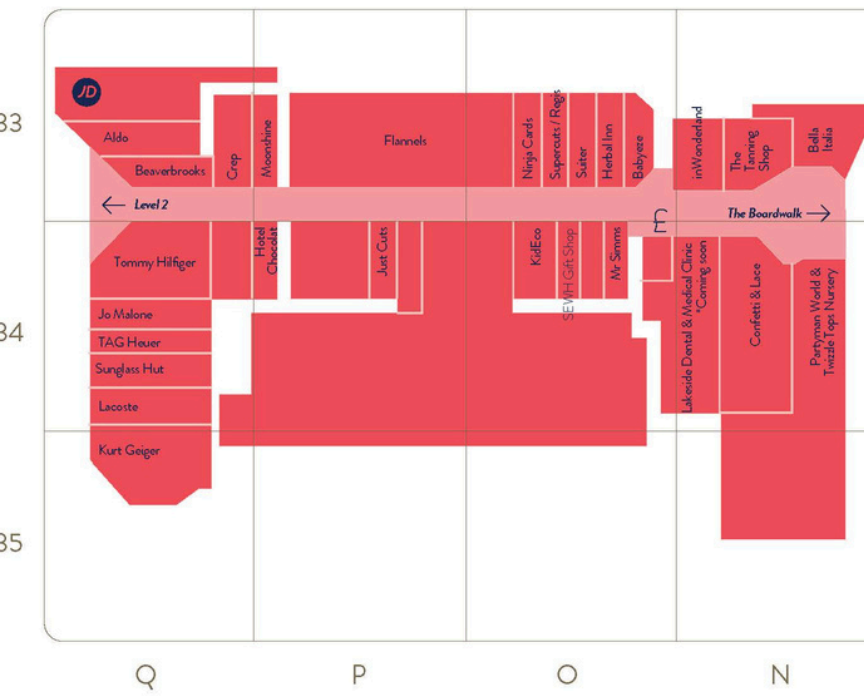

LEVEL 2 - BROMPTON WALK