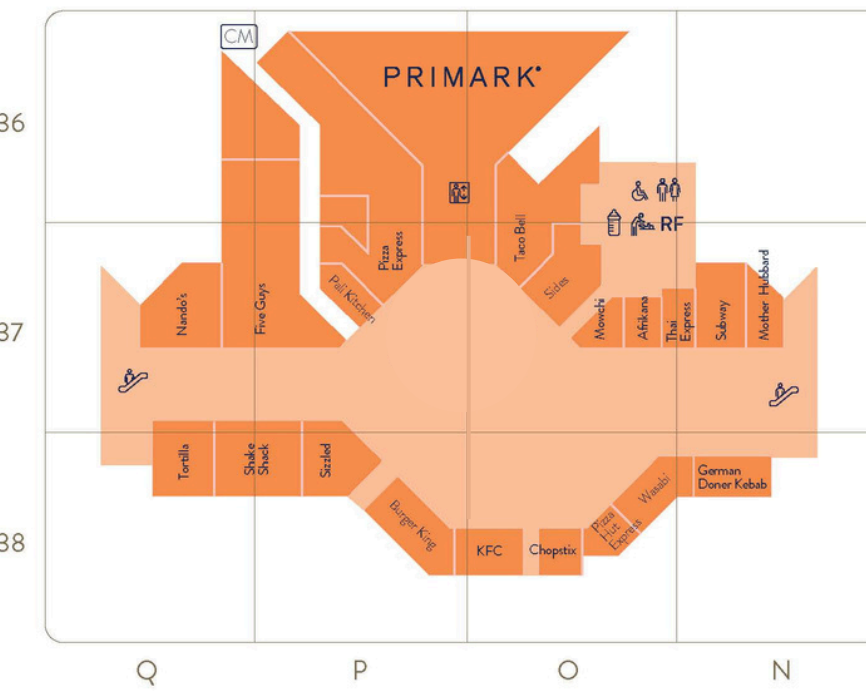

RESTAURANTS, CAFÉS AND BARS

SHOES

Aldo	E22 2 Q33 2BW
Carvela	C11 1
Clarks	I21 2
Crep	E23 2 Q33 2BW
Deichmann	J12 1
Dune	D12 1
Footasylum	F21 2
Foot Locker	D22 2
Kurt Geiger	G22 2 Q35 2BW
Office	E12 1
Moda in Pelle	D12 1
NIKE	D21 2
Schuh and Schuh Kids	D11 1
Skechers	E21 2
Soletrader	L12 1
Timberland	D21 2

SPECIALIST

Babyze	O33 2BW
CEX	L13 1
Christmas Supermarket	H22 1
Confetti & Lace	N34 2BW
Coral	B13 1
Covered	F12 1
ebekb*coming soon	K12 1
Ezavision	B11 1
Flying Tiger	D11 1
H&M Home	B22 2
HMV	E12 1
House of Tweed	H22 2
Hotel Chocolat	K22 2
iSmash	P34 2BW
KidEco	O34 2BW
Lakeland	B11 1
Mobile Bitz	J11 1
Moonshine	P33 2BW
Mr Simms	O34 2BW
Ninja Cards	O33 2BW
Poundland	K12 1
ProCook	F11 1
Robert Dyas	L20 2
Sofa Club	J11 1
Sweets from Heaven	B12 1
Timpon	L12 1
Trespass	K11 1
Yankee Candle	J11 1

SPORTS AND OUTDOORS

Foot Locker	D22 2
Footasylum	F21 2
JD Sports	I11 1 E22 2
Trespass	K11 1
West Ham Utd Sportswear	L11 1

TRAVEL

TUI	C12 1
Virgin Holidays	L21 2

WOMEN'S FASHION

AllSaints	I22 2
Ann Summers	I22 2
Apricot	B11 1
Boux Avenue	H11 1
Calvin Klein	F21 2
Flannels	F21 2
GANT	H11 1
GAP	J11 1
H&L	H11 1
H&M	C22 2
Lacoste	F22 2 Q34 2BW
Levi's	I22 2
Mango	D21 2
New Look	L23 2
NEXT	J11 1 J21 2
Pull & Bear	E21 2
PINK	G10 1 G21 2 P37 3
Primark	C12 1 D22 2
QUIZ	J22 2
River Island	C12 1
Stradivarius	I21 2
Superdry	K22 2
TFG London	C12 1
Vanilla	J21 2
Victoria's Secret	E21 2
Yours Clothing	I11 1
Zara	H11 1 H21 2

Scan the QR code to get all the latest centre news and events.

LEVEL 3 - THE EATERY