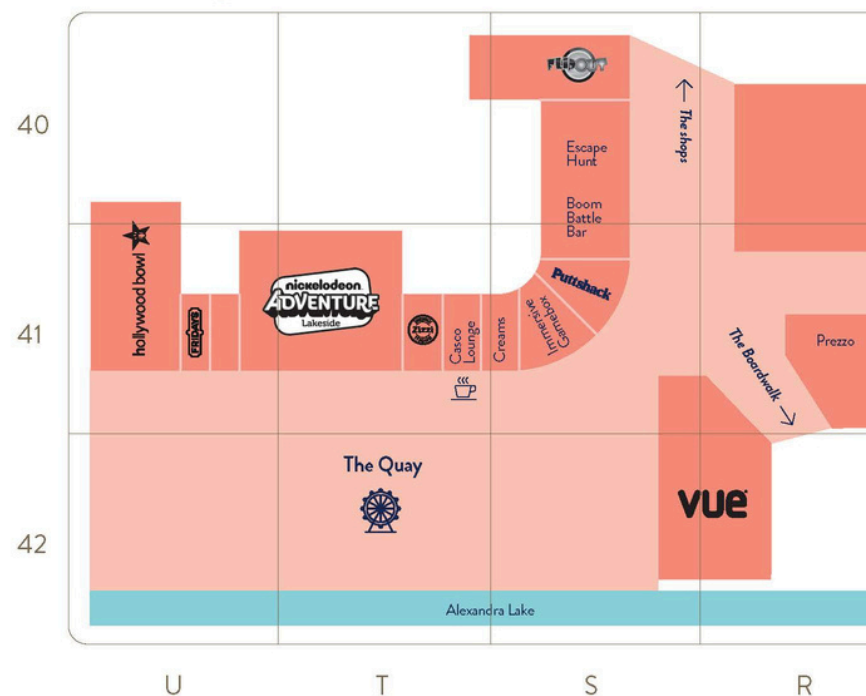

Store Directory

KEY

STORE	GRID LEVEL
Accessorize	H22 2

ACCESSORIES AND LEATHER

Accessorize	H22 2
Claire's	K22 2
GANT	H11 1
Sunglass Hut	F22 2 Q34 2BW
TechHouse Accessories	G12 1

BOOKS AND NEWSAGENTS

Waterstones	L11 1
WHSmith	E11 1

CARDS AND STATIONERY

Card Factory	E12 1
Clintons	L11 1
Smiggle	F11 1
The Works	B11 1
WHSmith	E11 1

CHILDRENSWEAR

Boots	K11 1 K20 2
H&M	C22 2
Marks & Spencer	M11 1 M22 2
NEXT	J11 1 J21 2
Primark	G10 1 G21 2 P37 3
River Island	C12 1 D22 2

CUSTOMER SERVICES

Collect +	M13 1
Parent & baby room	O37 3

DEPARTMENT STORES

Marks & Spencer	M11 1 M22 2
Primark	G10 1 G21 2 P37 3

ELECTRICAL

Apple	J22 2
HMV	I21 2
sky	E12 1

ENTERTAINMENT AND LEISURE

Boom Battle Bar	S40 Q
Immersive Gamebox	S41 Q
Escape Hunt	S40 Q
Flip Out	S40 Q
Hollywood Bowl	U41 Q
Nickelodeon Adventure	T41 Q
Partyman World & Twizzle Tops Nursery	N34 2BW
Puttshack	S41 Q
Rock Up	B20 2
Upside Down House	B20 2
Vue Cinema	Q31 B S42 Q

FINANCIAL SERVICES

Eurochange	L11 1 B21 2
Halifax	B21 2
HSBC	B21 2
Marks & Spencer	M11 1 M22 2
Santander	L21 2

GIFTS, TOYS AND ART

Build-A-Bear Workshop	F12 1
Menkind	J12 1
MINISO	F11 1
South Essex Wildlife Hospital Gift Shop	Q34 2BW
The Entertainer	B11 1
Yankee Candle	J11 1

HEALTH AND BEAUTY

Adorn Beauty	J11 1
Ali Barbers	B11 1
Beauty Base	D12 1
Bodycare	K12 1
Boots	K11 1 K20 2
Eden Health & Beauty	B13 1
H-Beauty	C11 1
Herbal Inn	O33 2BW
Holland & Barrett	H12 1
inWonderland	N33 2BW
Jo Malone	F22 2 Q34 2BW
Just Cuts	P34 2BW
KIKO Milano	H12 1
L'Occitane	G22 2
Lakeside Dental & Medical Clinic	N34 2BW
*Coming soon	
Lush	F12 1
Regis	O33 2BW
RiRi Hair	G11 1
Rituals	F21 1
Rush	G11 1
Supercuts	O33 2BW
Superdrug	F11 1
Thérapie	C12 1
The Body Shop	H22 2
The Fragrance Shop	G12 1 J21 2
The Perfume Shop	G11 1 G23 2
The Tanning Shop	N33 2BW

JEWELLERS