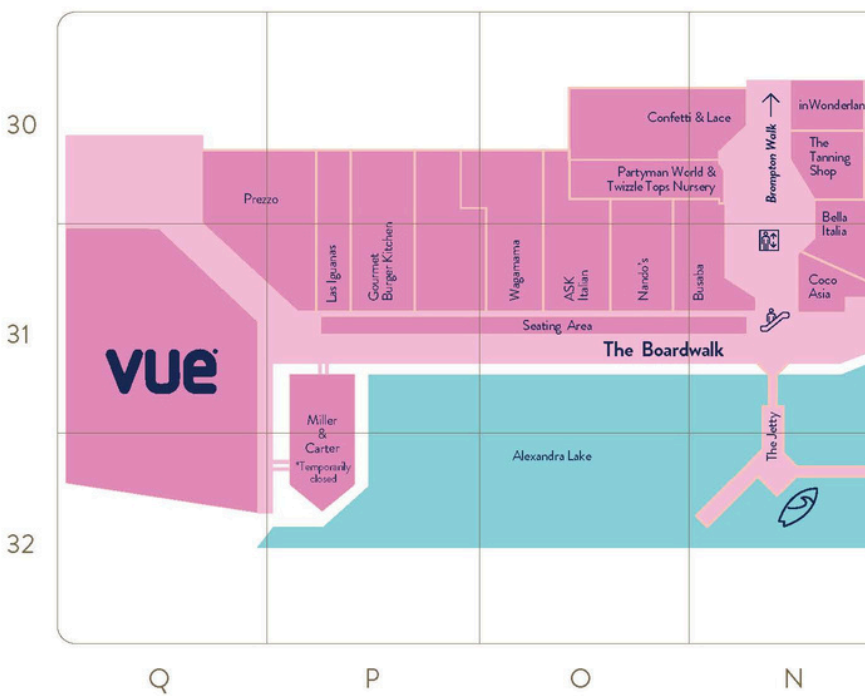

THE BOARDWALK