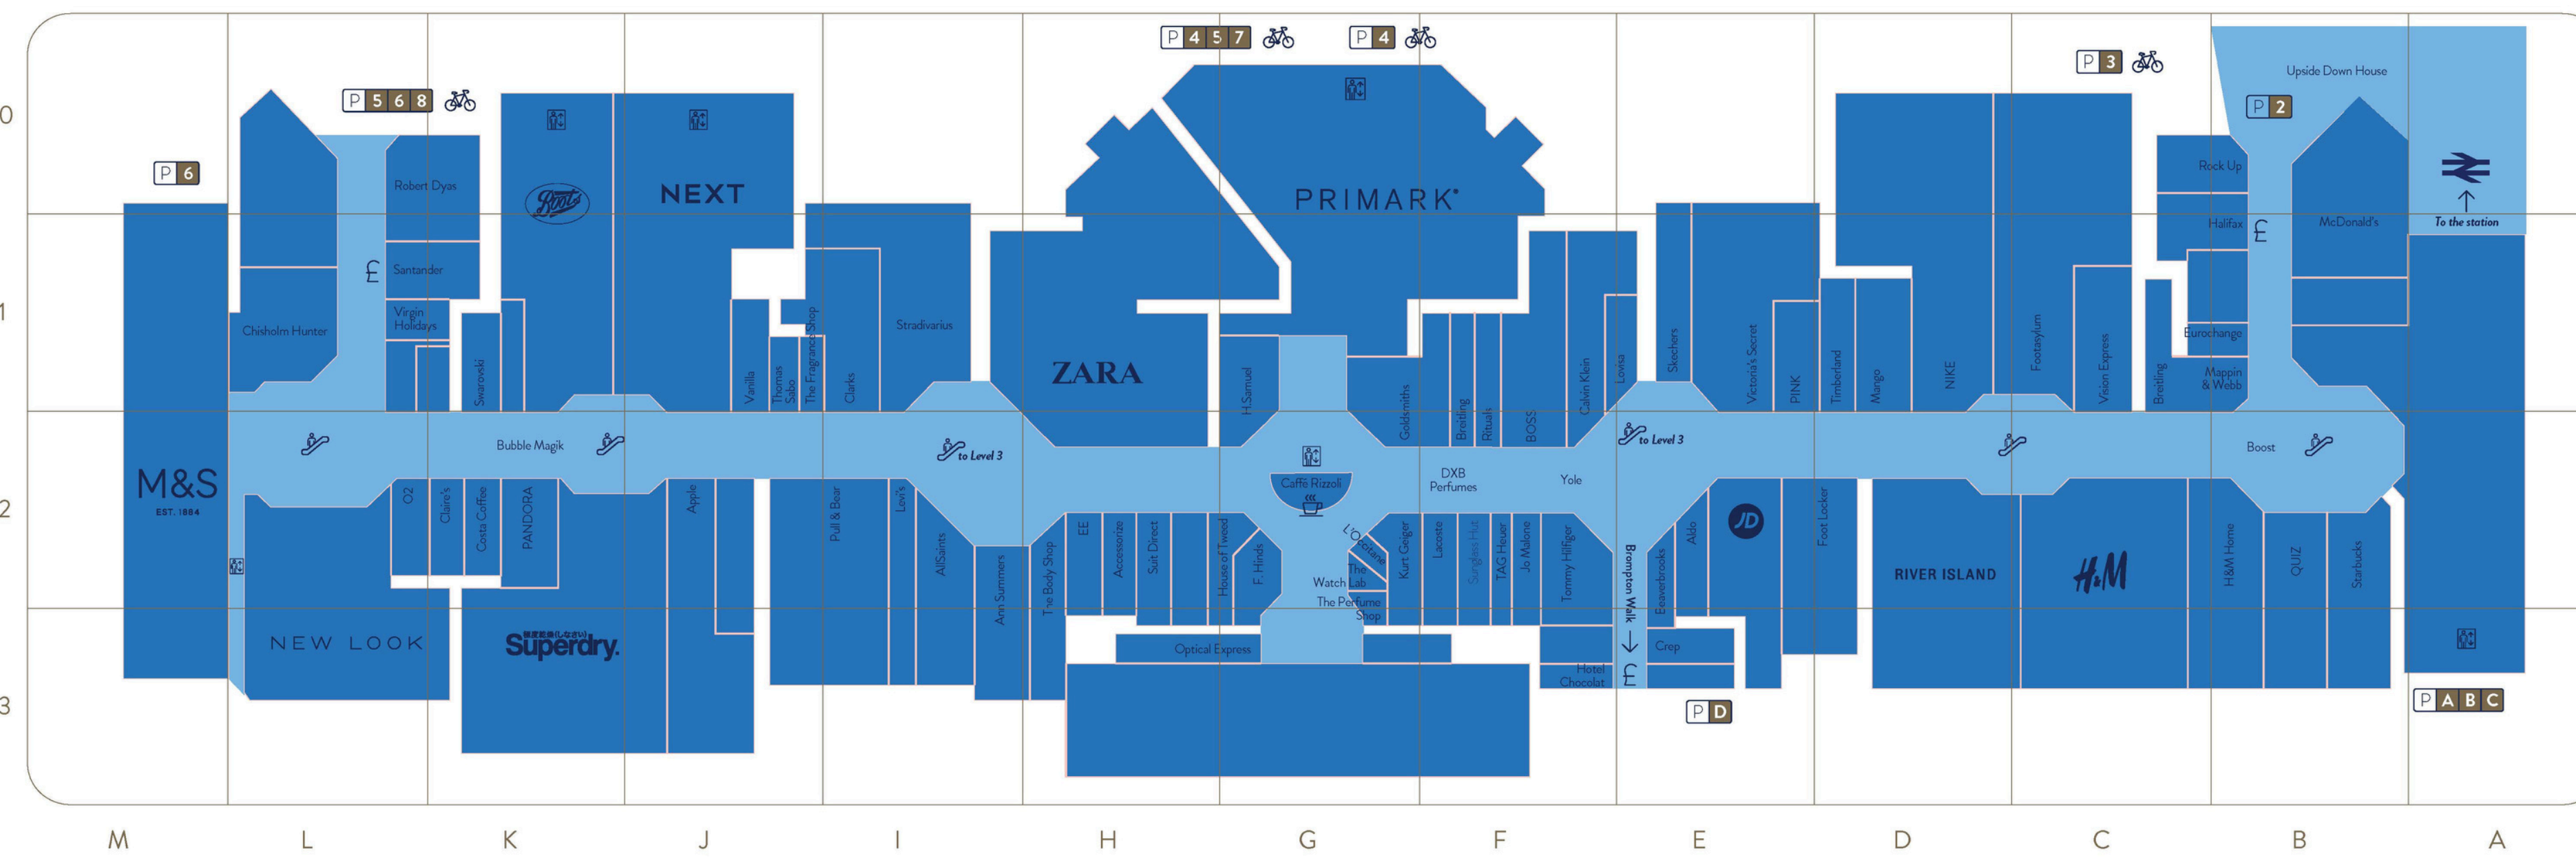

Store Directory

KEY

STORE	GRID LEVEL
Accessorize	H22 2

ACCESSORIES AND LEATHER

Accessorize	H22 2
Claire's	K22 2
GANT	H11 1
Sunglass Hut	F22 2 Q34 2BW
TechHouse Accessories	G12 1

BOOKS AND NEWSAGENTS

Waterstones	L11 1
WHSmith	E11 1

CARDS AND STATIONERY

Card Factory	E12 1
Clintons	L11 1
Smiggle	F11 1
The Works	B11 1
WHSmith	E11 1

CHILDRENSWEAR

Boots	K11 1 K20 2
H&M	C22 2
Marks & Spencer	M11 1 M22 2
NEXT	J11 1 J21 2
Primark	G10 1 G21 2 P37 3
River Island	C12 1 D22 2

CUSTOMER SERVICES

Collect +	M13 1
Parent & baby room	O37 3

DEPARTMENT STORES

Marks & Spencer	M11 1 M22 2
Primark	G10 1 G21 2 P37 3

ELECTRICAL

Apple	J22 2
HMV	I21 2
sky	E12 1

ENTERTAINMENT AND LEISURE

Boom Battle Bar	S40 Q
Immersive Gamebox	S41 Q
Escape Hunt	S40 Q
Flip Out	S40 Q
Hollywood Bowl	U41 Q
Nickelodeon Adventure	T41 Q
Partyman World & Twizzle Tops Nursery	N34 2BW
Puttshack	S41 Q
Rock Up	B20 2
Upside Down House	B20 2
Vue Cinema	Q31 B S42 Q

FINANCIAL SERVICES

Eurochange	L11 1 B21 2
Halifax	B21 2
HSBC	B21 2
Marks & Spencer	M11 1 M22 2
Santander	L21 2

GIFTS, TOYS AND ART

Build-A-Bear Workshop	F12 1
Menkind	J12 1
MINISO	F11 1
South Essex Wildlife Hospital Gift Shop	Q34 2BW
The Entertainer	B11 1
Yankee Candle	J11 1

HEALTH AND BEAUTY

Adorn Beauty	J11 1
Ali Barbers	B11 1
Beauty Base	D12 1
Bodycare	K12 1
Boots	K11 1 K20 2
Eden Health & Beauty	B13 1
H-Beauty	C11 1
Herbal Inn	O33 2BW
Holland & Barrett	H12 1
inWonderland	N33 2BW
Jo Malone	F22 2 Q34 2BW
Just Cuts	P34 2BW
KIKO Milano	H12 1
L'Occitane	G22 2
Lakeside Dental & Medical Clinic	N34 2BW
*Coming soon	
Lush	F12 1
Regis	O33 2BW
RiRi Hair	G11 1
Rituals	F21 1
Rush	G11 1
Supercuts	O33 2BW
Superdrug	F11 1
Thérapie	C12 1
The Body Shop	H22 2
The Fragrance Shop	G12 1 J21 2
The Perfume Shop	G11 1 G23 2
The Tanning Shop	N33 2BW

JEWELLERS